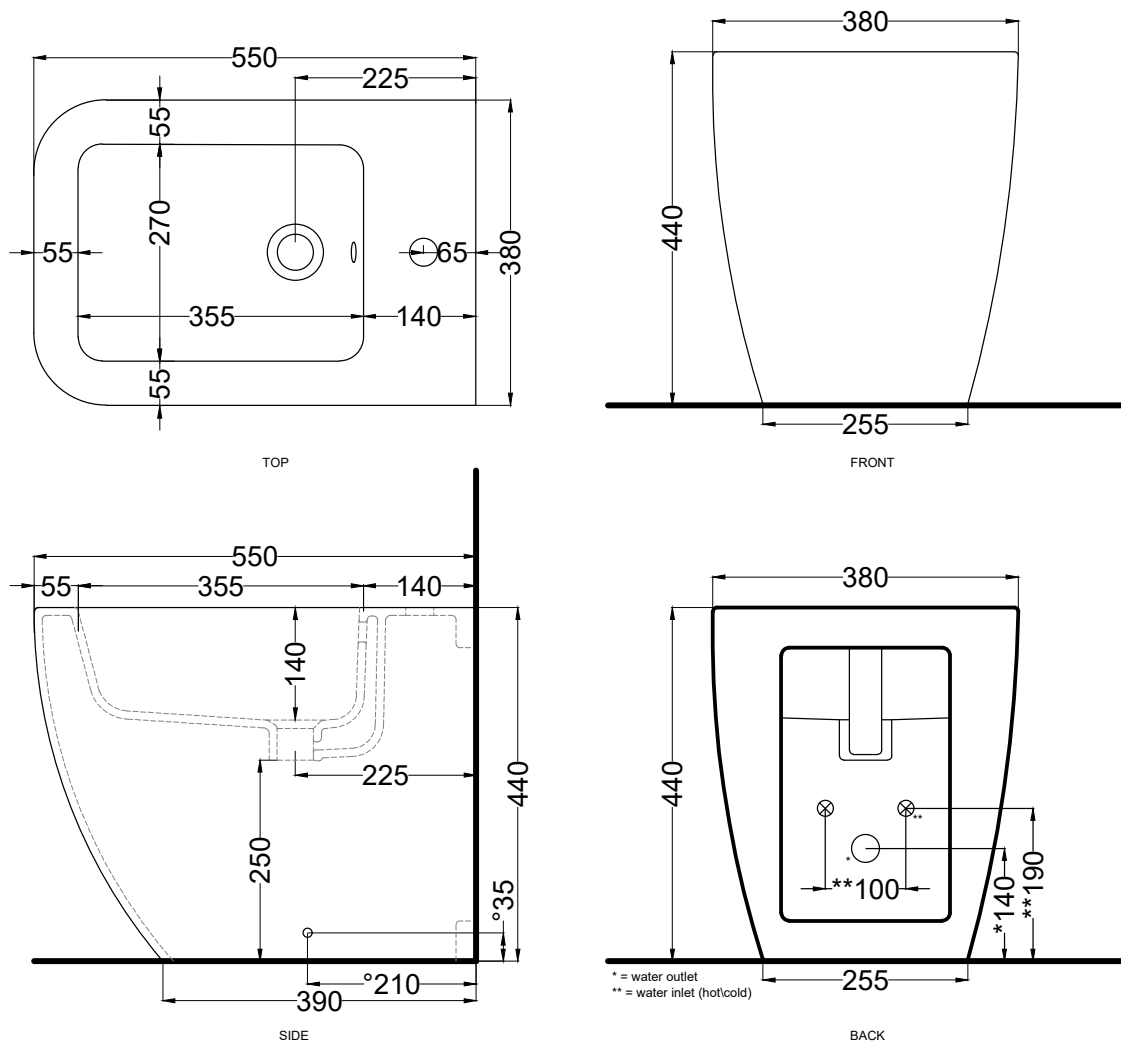

ATTENZIONE: Superfici, pesi e misure riportate possono presentare leggere differenze rispetto ai pezzi reali, in considerazione e accordo delle caratteristiche di tolleranza intrinseche del materiale ceramico e del suo processo produttivo. L'azienda si riserva di cambiare schede tecniche e caratteristiche di funzionamento degli articoli in ogni momento e senza necessità di preavviso.

ATTENTION: Surfaces, weights and dimensions can show some little differences compared to the real item, following typical intrinsic characteristics of ceramics material and production. The company reserves the right to change any technical specifications/ dimension and/or operating characteristics of the products at any time and without giving notice.